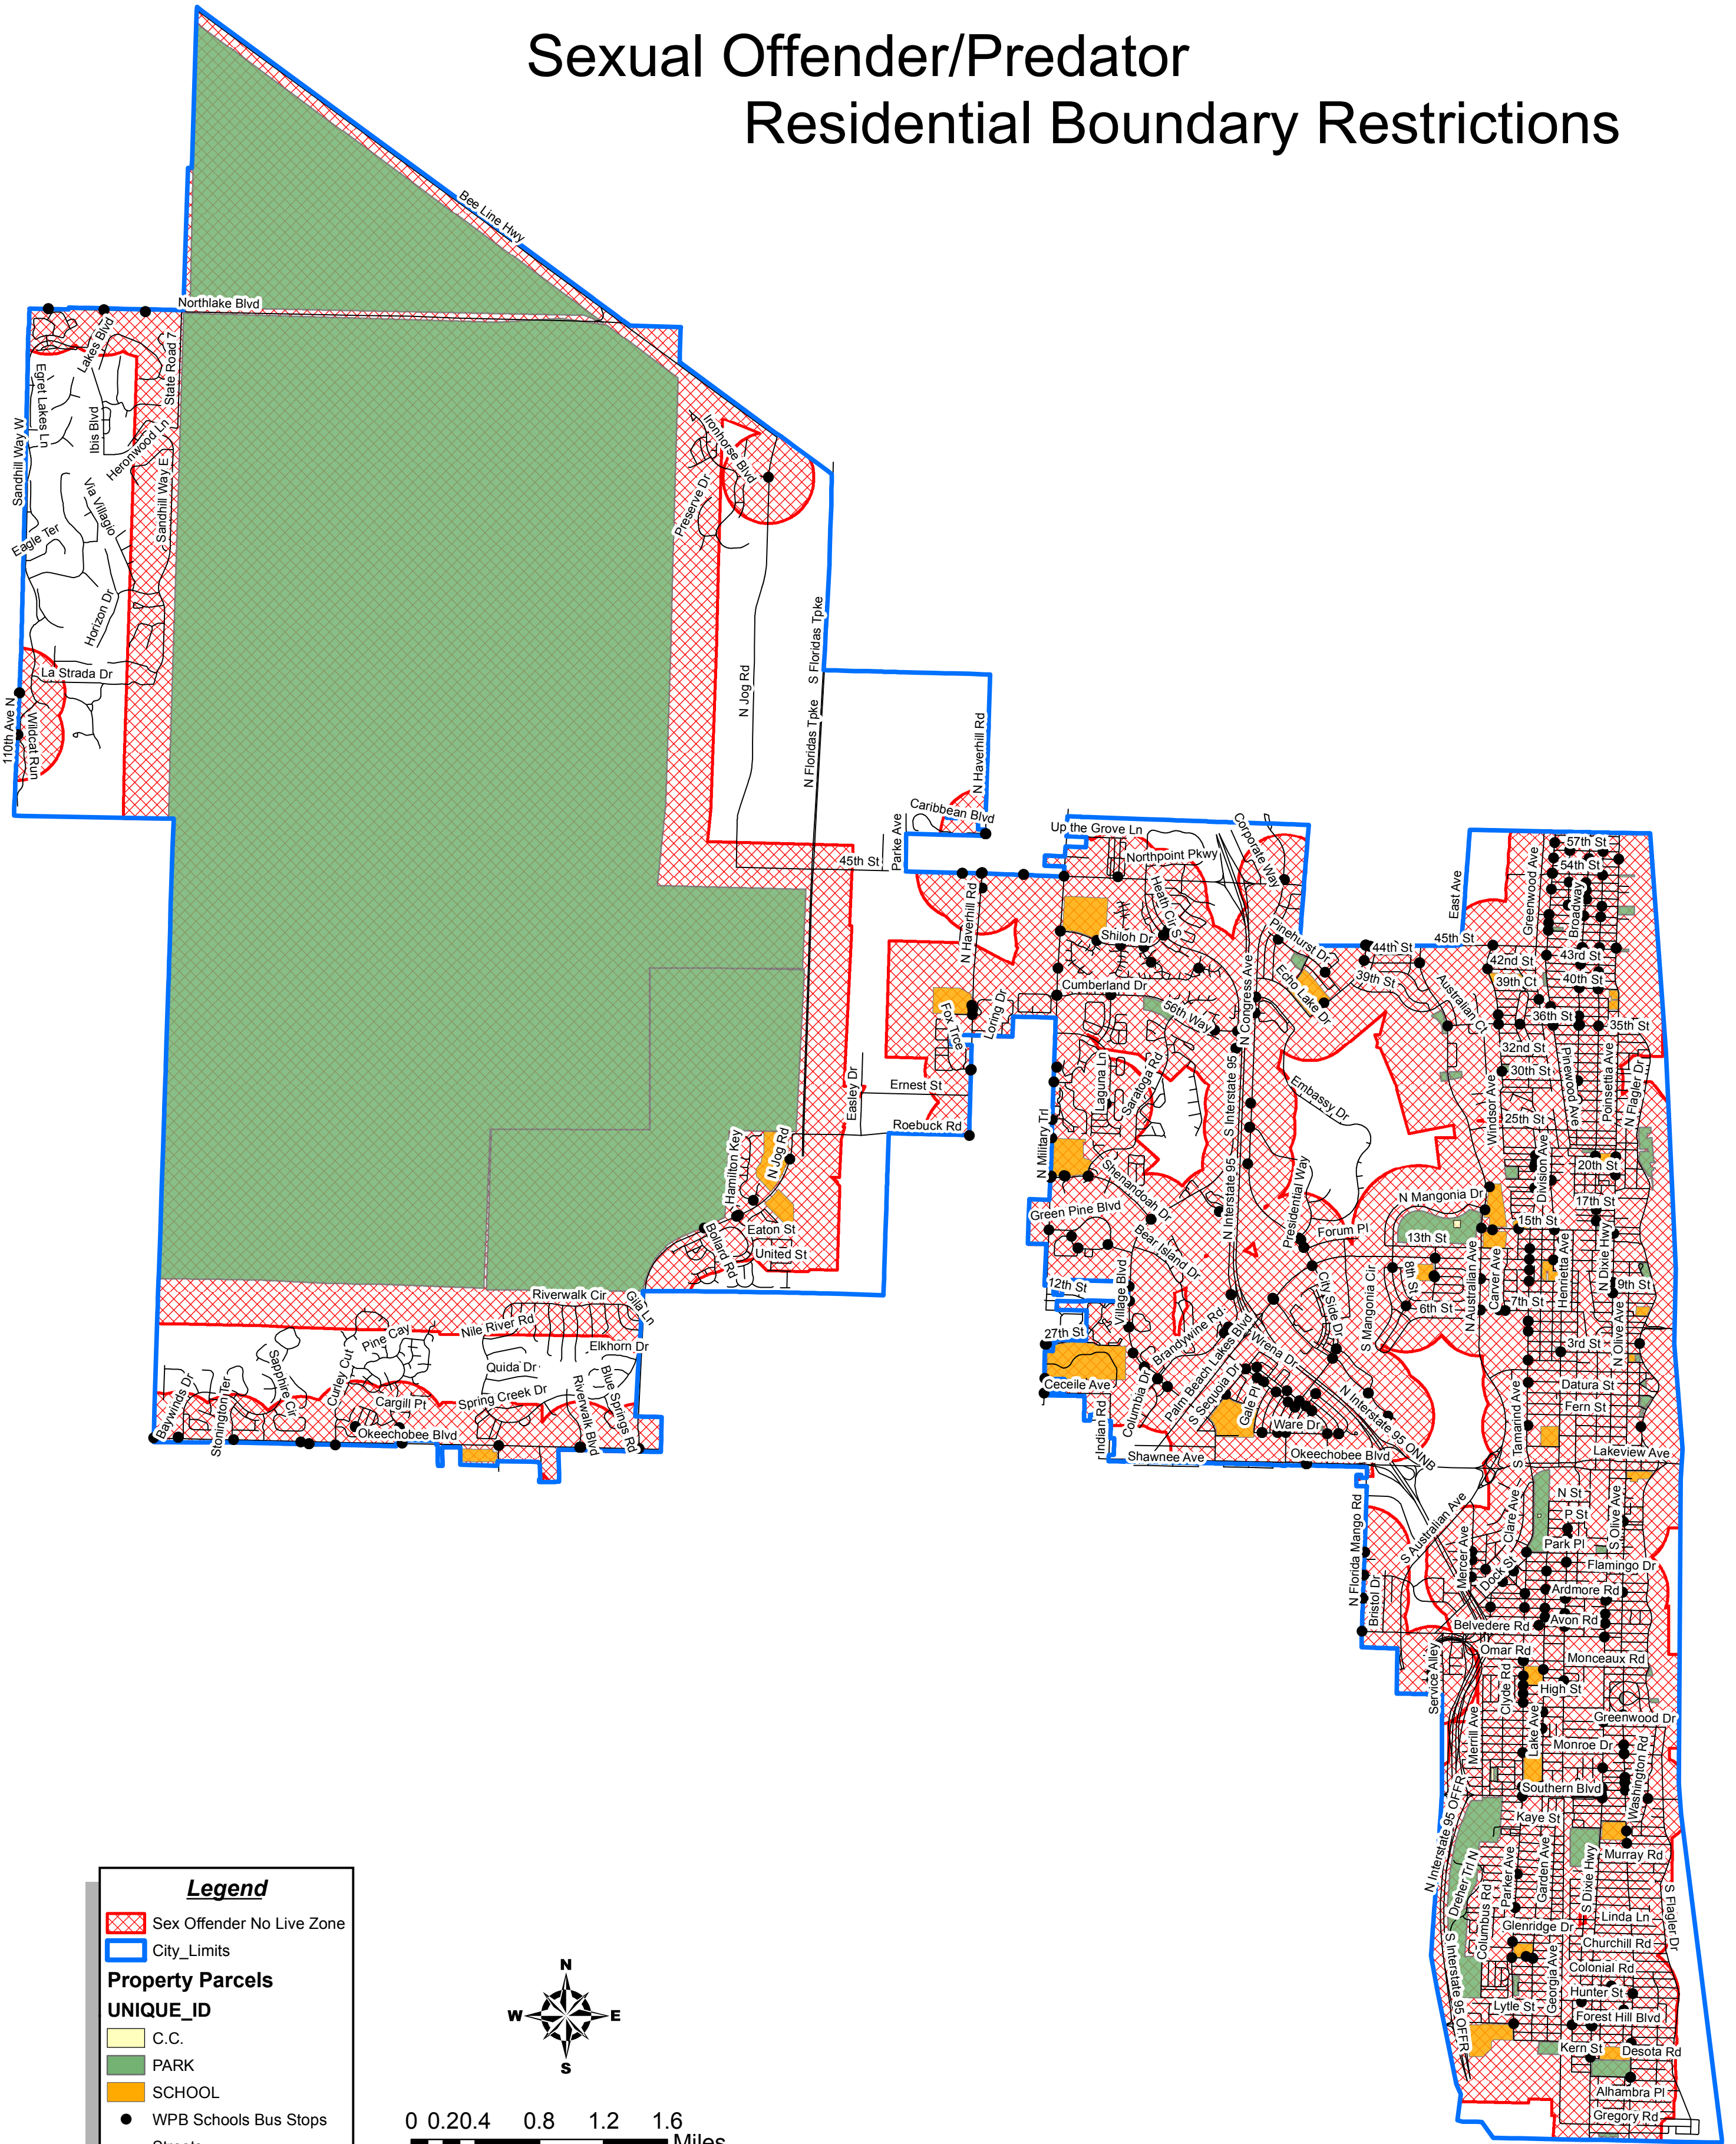

Sexual Offender/Predator Residential Boundary Restrictions

Legend

- Sex Offender No Live Zone
- City Limits
- Property Parcels**
- UNIQUE_ID**
- C.C.
- PARK
- SCHOOL
- WPB Schools Bus Stops
- Streets

Map Created By: Benjamin Nelms-GIS Support Specialist, WPBPD